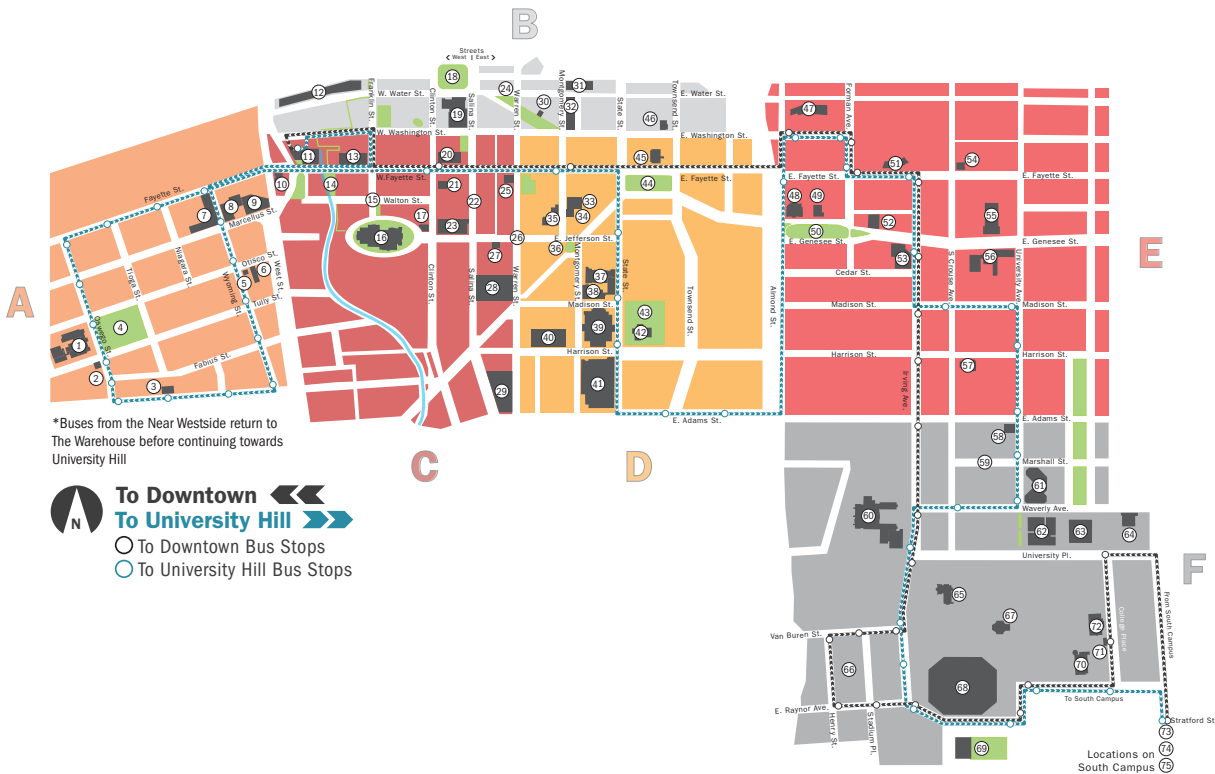

## CONNECTIVE CORRIDOR

## Free Bus Route

## Points of Interest

Destination **Zone A-F** Site #

601 Tully **A** 2

Armory Square **C** 15  
 Art Shops at Delavan Center **A** 7  
 Arts Engage **C** 27  
 Blodgett School **A** 1

Carrier Dome **F** 68  
 Centro Transportation Hub **C** 29  
 City Hall **B** 32  
 Clinton Square **B** 18  
 CNY Biotech Accelerator **E** 51  
 CNY Philanthropy Center **D** 45  
 Columbus Circle **D** 36  
 Community Folk Art Center **E** 52  
 Convention Center at Oncenter **D** 41  
 Copper Beech Commons **E** 55  
 Creekwalk Commons **B** 12  
 Crowne Plaza Hotel **E** 48

Erie Canal Museum **B** 31  
 Everson Museum of Art **D** 42

Fayette Park **D** 44  
 Forman Park **E** 50

Genesee Grande Hotel **E** 56  
 Goldstein Student Center **F** 75

Hanover Square **B** 24  
 Hendricks Chapel **F** 67  
 Hotel Skyler **E** 57